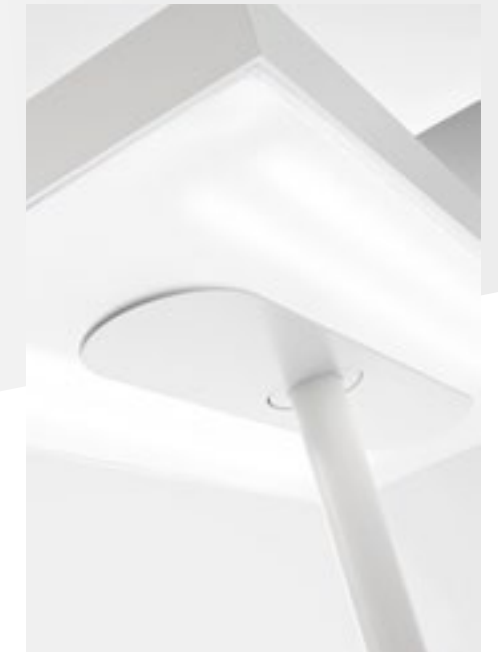

LED

CE IP20 ∇ CLASSE I

Emissione luminosa %
Light distribution %
LED
Fluorescente / Fluorescent

Corpo illuminante / Luminaire finishes:
Bianco / White RAL 9016
Grigio-argento / Silver-grey RAL9006
Struttura / Structure:
Bianco / White RAL 9016
Grigio-argento / Silver-grey RAL9006