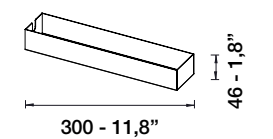

### Options

- Universal canopy painted RAL9016 white
- 110V
- Extension lead

**LED** CE IP20

Emissione luminosa  
Light distribution

Struttura / Structure:  
Alluminio anodizzato / Anodized aluminium