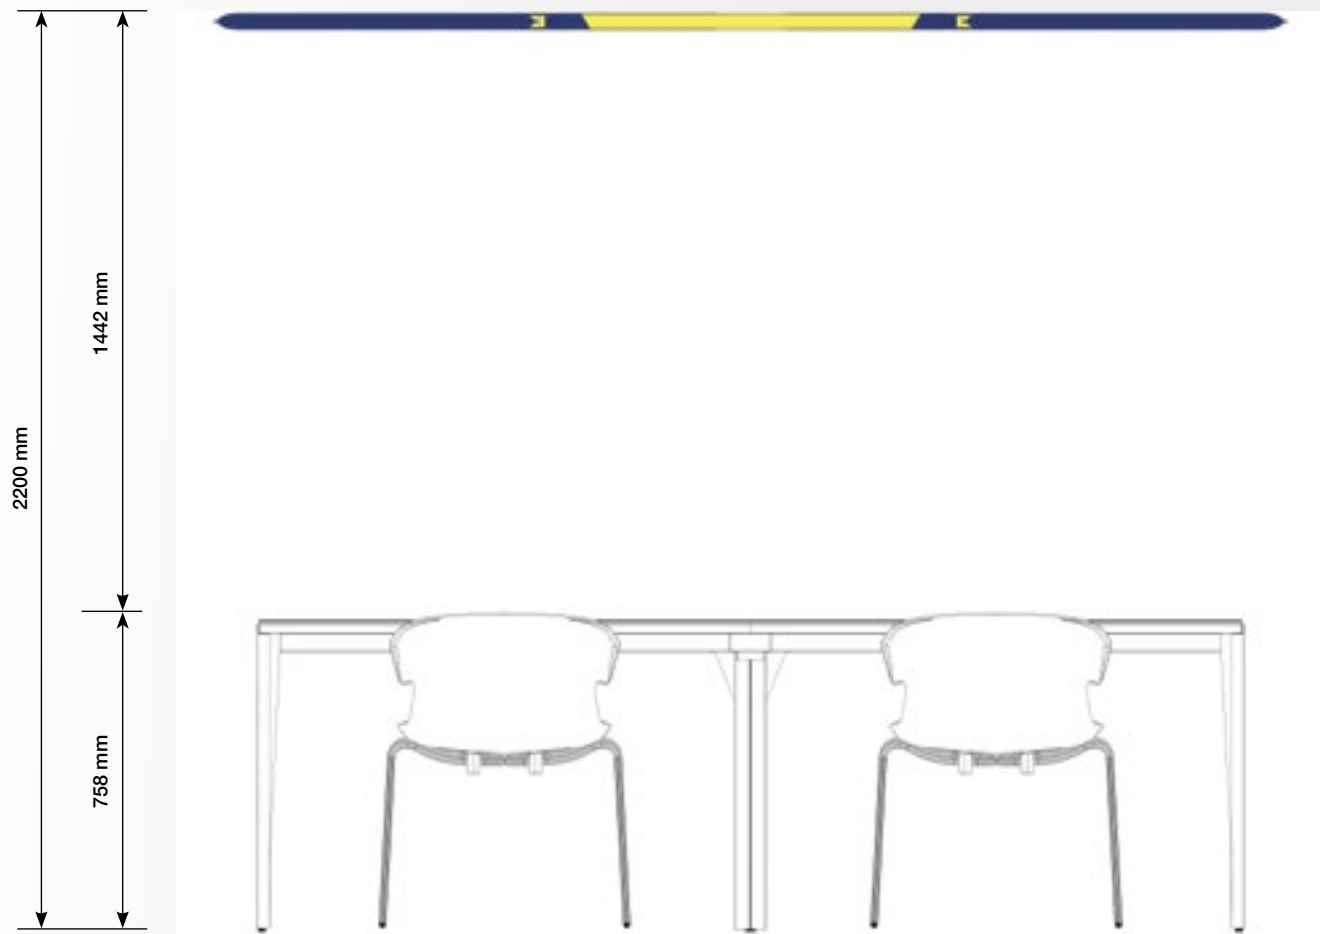

Composizioni a sospensione - esempio
Suspended compositions - example

Finiture
Finishes

B01/009

B01/012

B01/010

B01/018

B01/023

B01/028

nero/black

Finiture disponibili su richiesta, ordine minimo 20 pz.
Finishes available on request, 20 unit minimum order

B01/011

B01/013

B01/014

B01/015

B01/016

B01/017

B01/019

B01/020

B01/021

B01/222

B01/024

B01/025

B01/026

B01/027