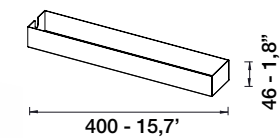

Triangle

Descrizione tecnica

Apparecchio di illuminazione di forma triangolare con profili in alluminio e diffusori microprismatici ad alta efficienza. Può essere unito a composizione di pannelli triangolari fonoassorbenti LightSound. Diffusore: PMMA opale microprismatico ad alta efficienza.

Finitura

Struttura: alluminio anodizzato argento o bianco RAL 9016 (su richiesta)

Voltaggio e Comando

Tensioni: 240V e 110V (su richiesta)
Comando: ON/OFF

Sorgenti Luminose

LED 3000K CRI 80
- Luce diretta: 51W 4200lm
- Luce diretta e indiretta: 95W 7800lm
UGR<19

Opzioni

- Rosone universale vern. bianco - Profili verniciato bianco RAL 9016
- Dimmerabile 240V - opzioni emissione di luce: diretta o diretta/indiretta
- 110V
- Dimmerabile 110 V

Description

Triangular light fitting with aluminium profiles and high efficiency micro-prismatic diffusers. Can be combined to form a composition with LightSound triangular sound-absorbing panels. Diffuser: high efficiency micro-prismatic opal PMMA.

Finishing

Structure: silver anodised aluminium or white RAL 9016 (upon request)

Voltage - Control

Voltage: 240V and 110V (upon request)
Controls: ON/OFF

Light Source

LED 3000K CRI 80
- Direct light: 51W 4200lm
- Direct and indirect light: 95W 7800lm
UGR<19

Options

- Universal canopy painted white - Profiles painted white RAL 9016
- 240V dimmable - light distribution options: direct or direct/indirect
- 110V
- 110V dimmable

LED CE IP20

Emissione luminosa
Light distribution

TRIANGLE:
Lunghezza personalizzabile / Vendibile separatamente
Customizable length / Salable separately

Struttura / Structure:
Alluminio anodizzato / Anodized aluminium

1. ON/OFF

2. DIMMERABILE
DIMMABLE