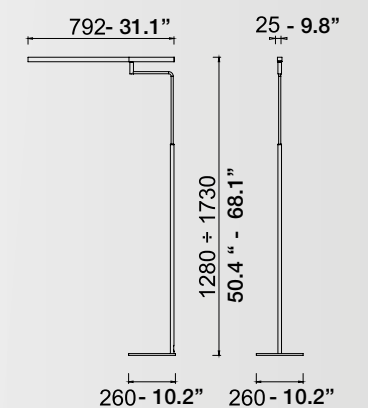

MiniStick

Floor

Descrizione tecnica

Apparecchio di illuminazione orientabile da terra
Corpo illuminante: alluminio
Struttura: metallo
Diffusore: metacrilato microprismatico ad alta efficienza
Sorgente: LED

Finitura

Corpo illuminante: alluminio anodizzato
Struttura: verniciato bianco RAL 9016 o verniciato antracite RAL 7022

Lampada LED 15W

15W LED - 3000K - CRI=80
Alimentatore elettronico 230V
Flusso luminoso 1300 lm
Interruttore ON/OFF
50% > 100%

Technical description

Floor lamp
Luminaire head: aluminium
Structure: metal
Diffuser: high efficiency prismatic methacrylate
Source: LED

Finishes

Luminaire: anodized aluminium
Structure: white painted RAL 9016, or anthracite painted RAL 7022

Lamp LED 15W

15W LED - 3000K - CRI=80
Electronic power supplier 230V
Luminous flux 1300 lm
Switch ON/OFF
50% > 100%

LED

CE IP20

Emissione luminosa %
Light distribution %
LED

Corpo illuminante / Luminaire finishes:
Alluminio anodizzato / Anodized aluminium

Struttura / Structure:
Bianco / White RAL 9016
Antracite / Anthracite RAL 7022