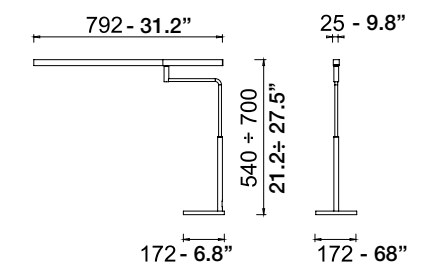

Versione colore rosso
Red finishing