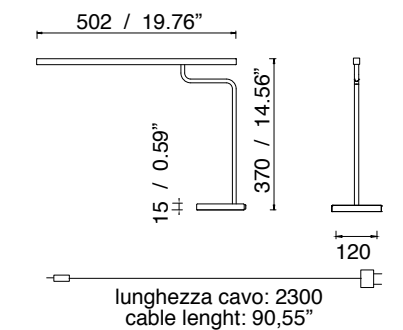

LED

CE IP20

Emissione luminosa %
Light distribution %
LED

Struttura, corpo illuminante e base /
Structure, luminaire head and base:
Bianco / White RAL 9010
Grigio-argento / Silver-grey RAL 9006
Nero / Black RAL 9005