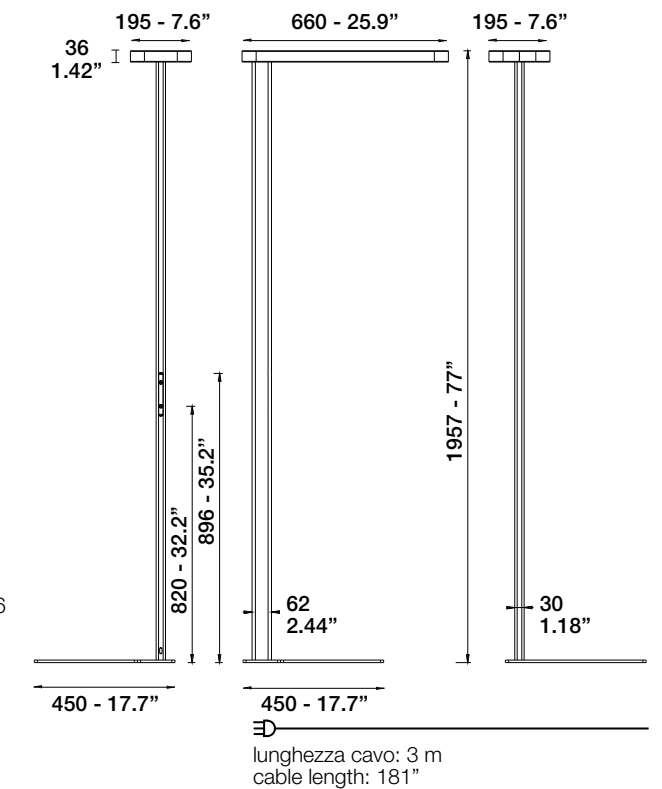

LED CE IP20

Emissione luminosa
Light distribution

Struttura / Structure
Bianco / White RAL 9016