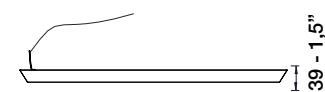

Triangle

Descrizione tecnica

Apparecchio di illuminazione di forma triangolare con profili in alluminio e diffusori microprismatici ad alta efficienza. Può essere unito a composizione di pannelli triangolari fonoassorbenti LightSound. Diffusore: PMMA opale microprismatico ad alta efficienza.

Finitura

Struttura: alluminio anodizzato argento o bianco RAL 9016 (su richiesta)

Voltaggio e Comando

Tensioni: 240V e 110V (su richiesta)
Comando: ON/OFF

Sorgenti Luminose

LED 3000K CRI 80
- Luce diretta: 51W 4200lm
- Luce diretta e indiretta: 95W 7800lm
UGR<19

Opzioni

- Rosone universale vern. bianco - Profili verniciato bianco RAL 9016
- Dimmerabile 240V - opzioni emissione di luce: diretta o diretta/indiretta
- 110V
- Dimmerabile 110 V

Description

Triangular light fitting with aluminium profiles and high efficiency micro-prismatic diffusers. Can be combined to form a composition with LightSound triangular sound-absorbing panels. Diffuser: high efficiency micro-prismatic opal PMMA.

Finishing

Structure: silver anodised aluminium or white RAL 9016 (upon request)

Voltage - Control

Voltage: 240V and 110V (upon request)
Controls: ON/OFF

Light Source

LED 3000K CRI 80
- Direct light: 51W 4200lm
- Direct and indirect light: 95W 7800lm
UGR<19

Options

- Universal canopy painted white - Profiles painted white RAL 9016
- 240V dimmable - light distribution options: direct or direct/indirect
- 110V
- 110V dimmable

LED CE IP20

Emissione luminosa
Light distribution

TRIANGLE:
Lunghezza personalizzabile / Vendibile separatamente
Customizable length / Salable separately

Struttura / Structure:
Alluminio anodizzato / Anodized aluminium

1. ON/OFF

2. DIMMERABILE
DIMMABLE