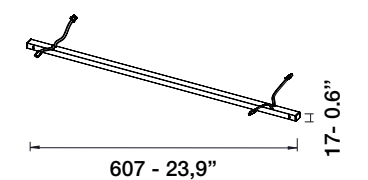

### Options

- Universal canopy painted RAL9016 white
- 110V
- Extension lead

**LED** CE IP20

Emissione luminosa  
Light distribution

Struttura / Structure:  
Alluminio anodizzato / Anodized aluminium