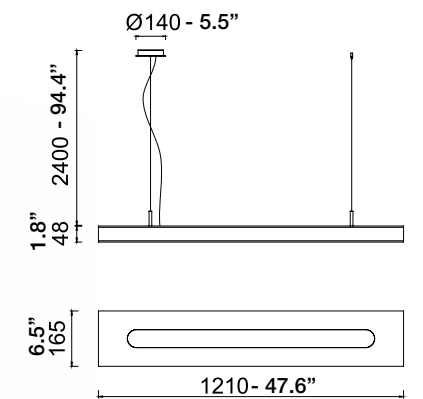

Cable 5 meters, Ceiling Rose "Easy"

CE IP20  CLASSE I

Emissione luminosa %  
Light distribution %  
Fluorescente / Fluorescent

Corpo illuminante / Luminaire finishes:  
Grigio-argento / Silver-grey RAL9006  
Bianco / White RAL 9016