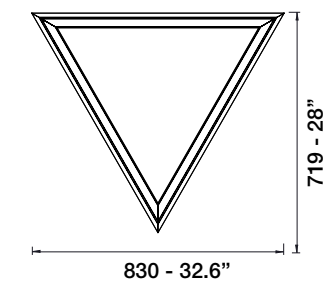

Finitura

Struttura: alluminio anodizzato argento o bianco RAL 9016 (su richiesta)

Voltaggio e Comando

Tensioni: 240V e 110V (su richiesta)
Comando: ON/OFF

Sorgenti Luminose

LED 3000K CRI 80
- Luce diretta: 51W 4200lm
- Luce diretta e indiretta: 95W 7800lm
UGR<19

Opzioni

- Rosone universale vern. bianco - Profili verniciato bianco RAL 9016
- Dimmerabile 240V - opzioni emissione di luce: diretta o diretta/indiretta
- 110V
- Dimmerabile 110 V

Description

Triangular light fitting with aluminium profiles and high efficiency micro-prismatic diffusers. Can be combined to form a composition with LightSound triangular sound-absorbing panels. Diffuser: high efficiency micro-prismatic opal PMMA.

Finishing

Structure: silver anodised aluminium or white RAL 9016 (upon request)

Voltage - Control

Voltage: 240V and 110V (upon request)
Controls: ON/OFF

Light Source

LED 3000K CRI 80
- Direct light: 51W 4200lm
- Direct and indirect light: 95W 7800lm
UGR<19

Options

- Universal canopy painted white - Profiles painted white RAL 9016
- 240V dimmable - light distribution options: direct or direct/indirect
- 110V
- 110V dimmable

LED CE IP20

Emissione luminosa
Light distribution

TRIANGLE:
Lunghezza personalizzabile / Vendibile separatamente
Customizable length / Salable separately

Struttura / Structure:
Alluminio anodizzato / Anodized aluminium