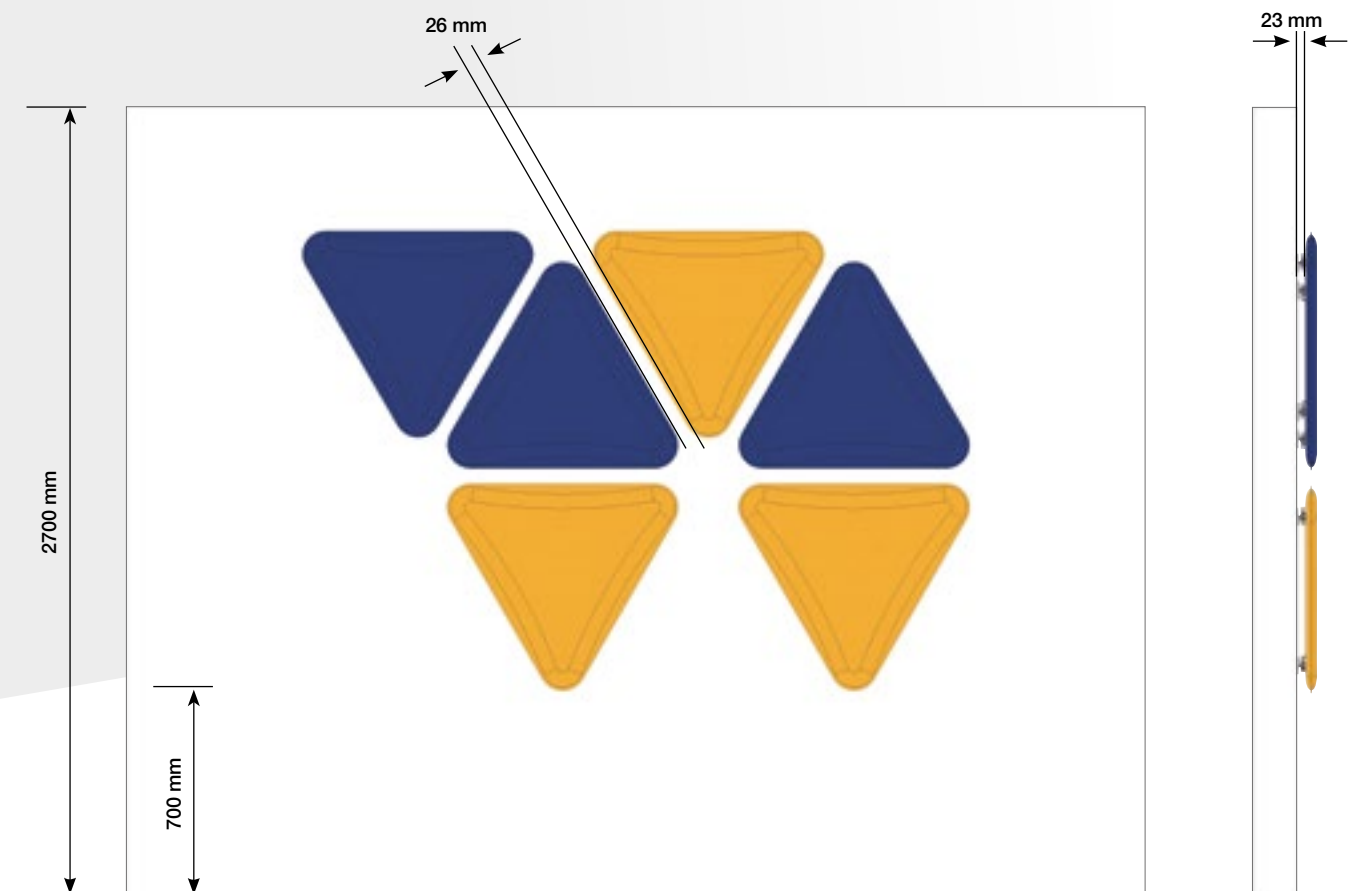

New: LightSound Design Moreno De Giorgio

Code	Descrizione	Description
N8SPL1	Lampada Easy 15W - 1200 lm	Easy lamp 15W - 1200lm
N8SPK1	Kit alimentazione 240V - 3 lampade	240V power supply kit - 3 lamps
N8SPK2	Kit alimentazione 240V - 6 lampade	240V power supply kit - 6 lamps
N8SPA001	Prolunga cavo di alimentazione	Extension lead
N8SPL2	Lampada Triangle 240V - luce diretta	Triangle lamp 240V - direct light
N8SPL3	Lampada Triangle 240V - luce diretta+indiretta	Triangle lamp 240V - direct+indirect light
N8SPA003	Kit giunzioni Triangle - pannello Cloak	Linking kit to Cloak panel
N8PAP001	Pannello triangolare a parete/soffitto	Triangular wall-/ceiling-mounted panel
N8SPP001	Pannello triangolare a sospensione	Triangular suspended panel
N8SPA002	Kit giunzioni pannello-pannello	Panel-panel linkig kit

Composizioni a parete/soffitto - esempio
Wall-/ceiling-compositions- example

MicroStick Design Moreno De Giorgio

Code	Descrizione	Description
N4TV1LN-B	MicroStick LED 10W Nera	MicroStick LED 10W Black
N4TV1LN-G	MicroStick LED 10W Grigio-argento	MicroStick LED 10W Silver-Grey
N4TV1LN-W	MicroStick LED 10W Bianca	MicroStick LED 10W White

AirLight Design Moreno De Giorgio

Code	Descrizione	Description
N5TR3FNW	AirLight Terra Fluo 2x55W Bianca	AirLight Floor Fluo 2x55W White