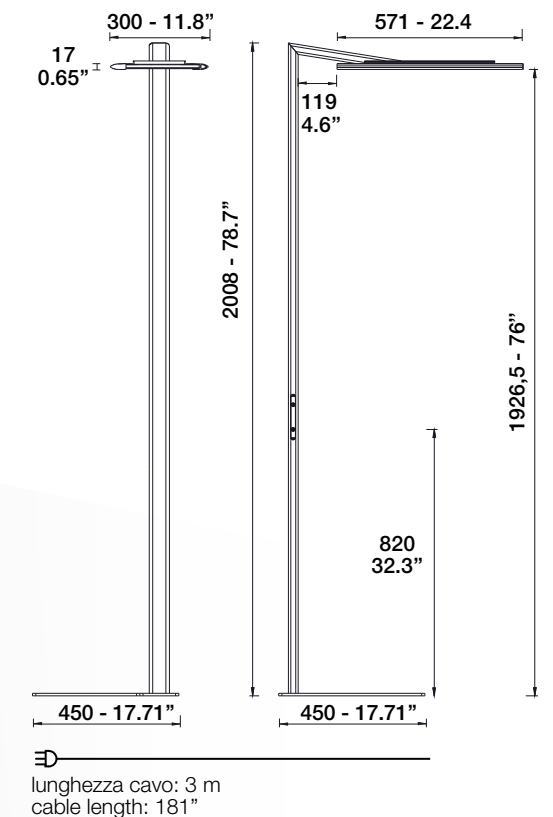

Fly
Floor

Descrizione tecnica

Apparecchio di illuminazione da terra
Corpo illuminante e asta: alluminio
Base: metallo
Diffusore: metacrilato HR + microprismatico ad alta efficienza
Schermo Superiore in metacrilato opale

Finitura

Struttura: verniciata bianco goffratino RAL 9016

Voltaggio e Comando

110-240V 50-60Hz sensore "Touch Dimmer" 0 -100%
con accensione separata (Diretta - Indiretta)
Spina: bipolare, tipo C - Lunghezza cavo: 3m

Sorgente

LED 3000K CRI90 (2700k e 4000K opzionali), UGR <19

Opzioni

3 versioni secondo il flusso luminoso emesso
Fly 8 - 8400lm (4400lm diretti e 4000lm indiretti) = 70W
Fly 12 - 11400lm (4400lm diretti e 7000lm indiretti) = 91W
Fly 16 - 16400lm (4400lm diretti e 12000lm indiretti) = 130W
Spina UK - Spina USA

Description

Floor lamp - Aluminium luminaire and stem
Metal base
Lower diffuser: HR methacrylate + high efficiency prismatic methacrylate
Upper diffuser: opal methacrylate

Finishing

Textured painted white RAL 9016

Voltage - Control

110-240V 50-60Hz "Touch Dimmer" sensor 0-100%
with separated control (upper and lower light)
Plug: Europlug, type C - Cable length: 3m

Light Source

LED 3000K CRI90 (2700k and 4000K on demand), UGR <19

Options

3 versions with several luminous flux
Fly 8 - 8400lm (4400lm direct and 4000lm indirect) = 70W
Fly 12 - 11400lm (4400lm direct and 7000lm indirect) = 91W
Fly 16 - 16400lm (4400lm direct and 12000lm indirect) = 130W
UK plug - USA plug

LED CE IP20

Emissione luminosa
Light distribution

Struttura / Structure
Bianco / White RAL 9016