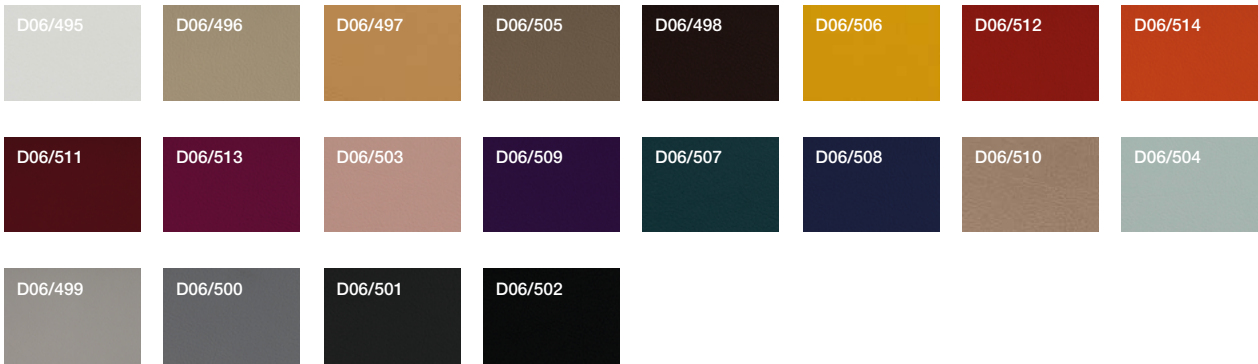

D04

DESIGN OFFICE

D05

On stock

D06