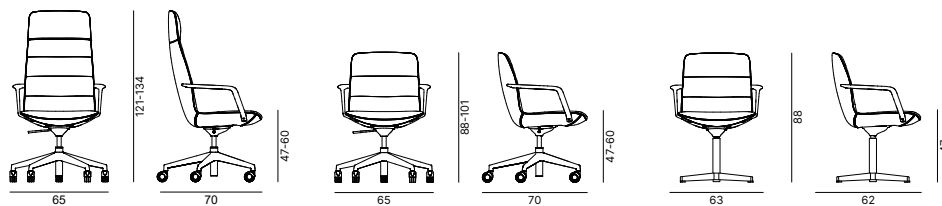

FRAME FINISH OPTIONS
FINITURE DISPONIBILI STRUTTURA

METAL
METALLO

SHELL FINISH OPTIONS
FINITURE DISPONIBILI SCOCCA

FABRICS AND LEATHERS
TESSUTI E PELLI

B01-B03-C01-C05-D02-D03-
D04-D05-D06-E01-E02-P01