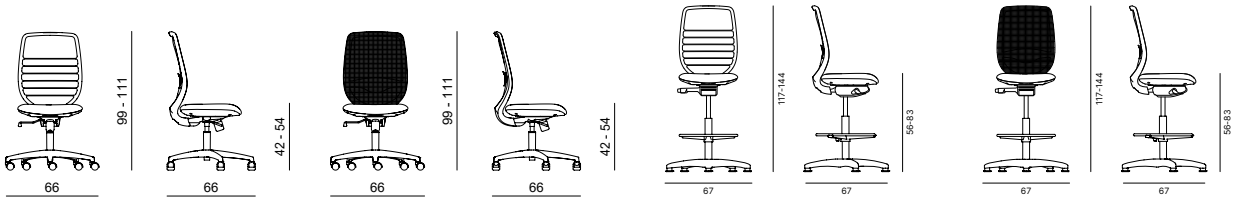

FRAME FINISH OPTIONS
FINITURE DISPONIBILI STRUTTURA

NYLON
NYLON

BASE FINISH OPTIONS
FINITURE DISPONIBILI BASE

NYLON
NYLON

METAL
METALLO

SHELL FINISH OPTIONS
FINITURE DISPONIBILI SCOCCA

WITH UPHOLSTERED BACK
CON SCHIENALE IMBOTTITO

B01-B03

WITH MESH BACK
CON SCHIENALE RETE

B01-B03-C01-C05-D02-D05-D06-E01-R07